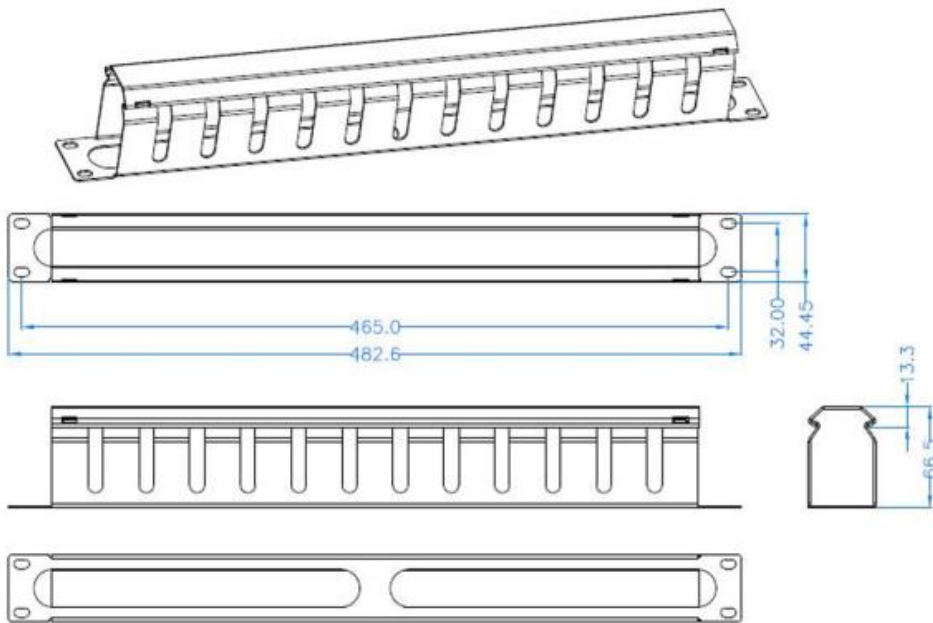

Part Number: LTCM-1U12M / LTCM-2U12M

19" 1U/2U Cable Manager 12 Ports, Metal

Product Description

19" horizontal cable management 1U/2U with 12 ports, 1.2mm steel material which providing a strong strength and a stable performance. The surface is powder coating with a shining appearance, and less burr. The cover panel is removable which is easier for cable management.

Structure

Technical Specifications

Material	Cold Rolled Steel 1.2mm
Finish	RAL 9004, Black, fine texture finish
Burr:	0.05mm max

Part NO.	Description
LTCM-1U12M	19" 1U Cable Manager 12 Ports, Metal
LTCM-2U12M	19" 2U Cable Manager 12 Ports, Metal