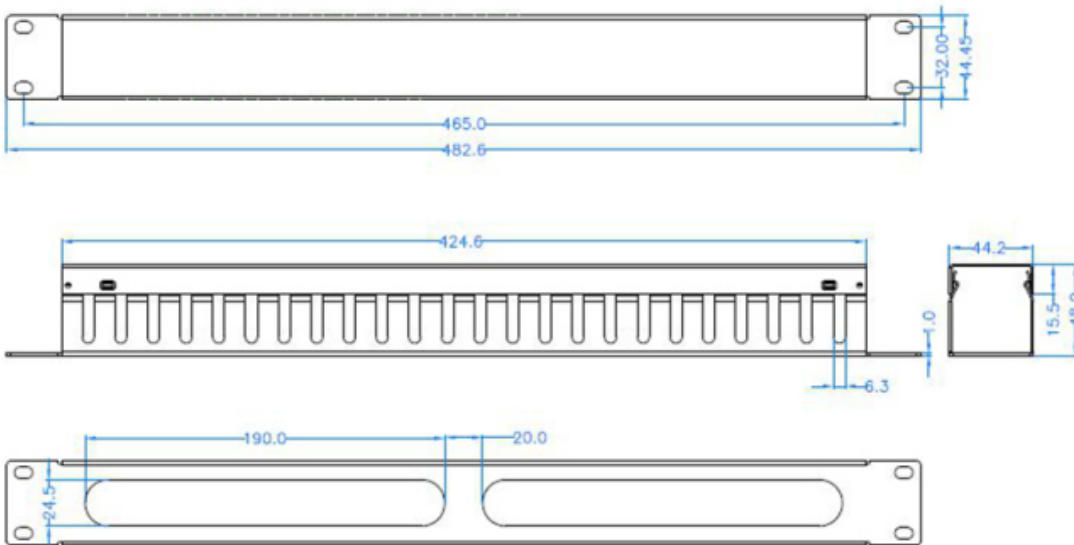

Part Number: LTCM-1U24M

19" 1U Cable Manager , Metal

Product Description

19" horizontal cable management 1U with 24 ports, 1.2mm steel material which providing a strong strength and a stable performance. The surface is powder coated with a shinning appearance, and less burr. The cover panel is removable which is easier for cable management.

Structure

Technical Specifications

Material	SPCC Cold Rolled Steel 1.2mm
Finish	RAL 9004, Black, fine texture finish
Burr:	0.05mm max

Part NO.	Description
LTCM-1U24M	19" 1U Cable Manager, Metal