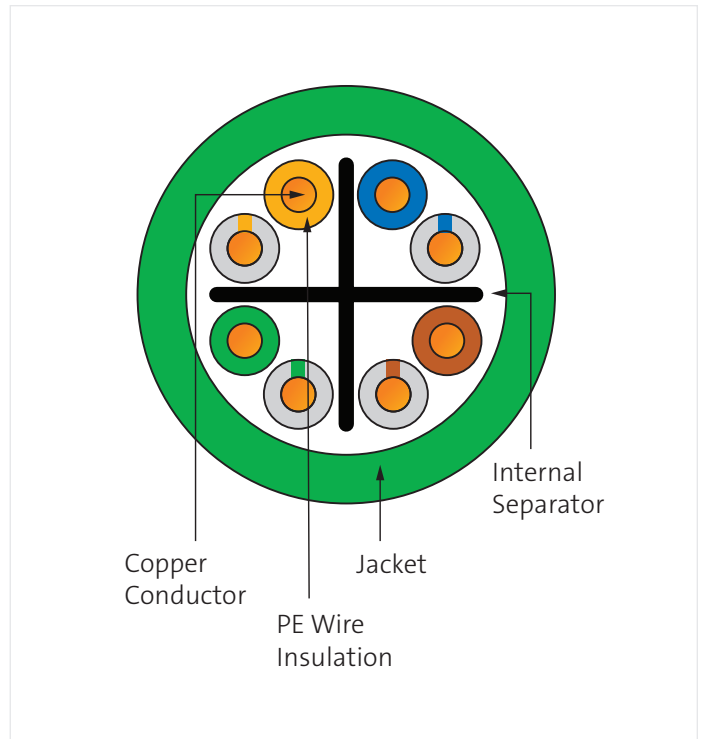

CORNING

Everon[®] Copper Datacom

Cat.6 Unshielded, E250U, VOL Footprint

Copper Cable

Copper Cable

The four-pair copper cable is high performing, compliant with ISO/IEC 11801 (Ed. 1.0) 2017 and EN 50173-1:2018, ANSI/TIA/568.2-D:2018. Cat.6 UTP cable is made up of four pairs of colour-coded solid copper wires, surrounded by an outer flame-retardant jacket. The cable meets industry standards for low-voltage networks to transfer voice, data, and video signals. Applications include IEEE 802.3 standards for 10 Mb to 1 Gb networks. It is also applicable to IEEE 802.3af POE and 802.3at POE+ and ATM LAN 1.2 Gb systems.